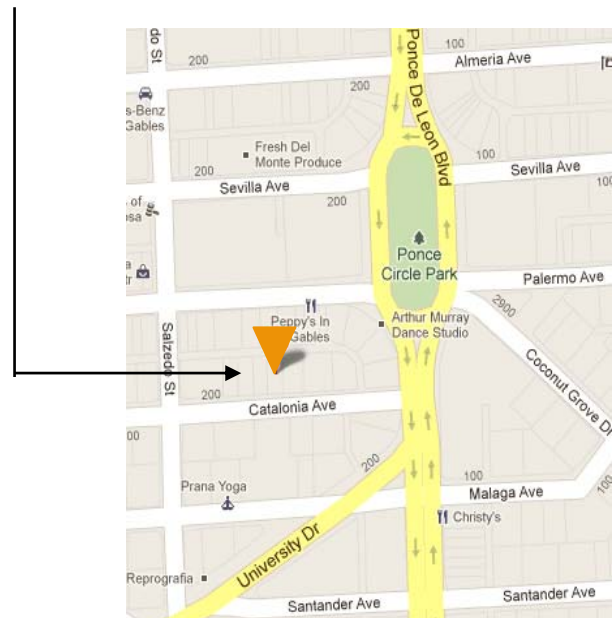

MEDIALON Inc.
245 Catalonia Avenue
Coral Gables, FL 33134, USA
Tel.: +1 305 445 4045
Fax: +1 305 445 4048
www.medialon.com

MEDIALON