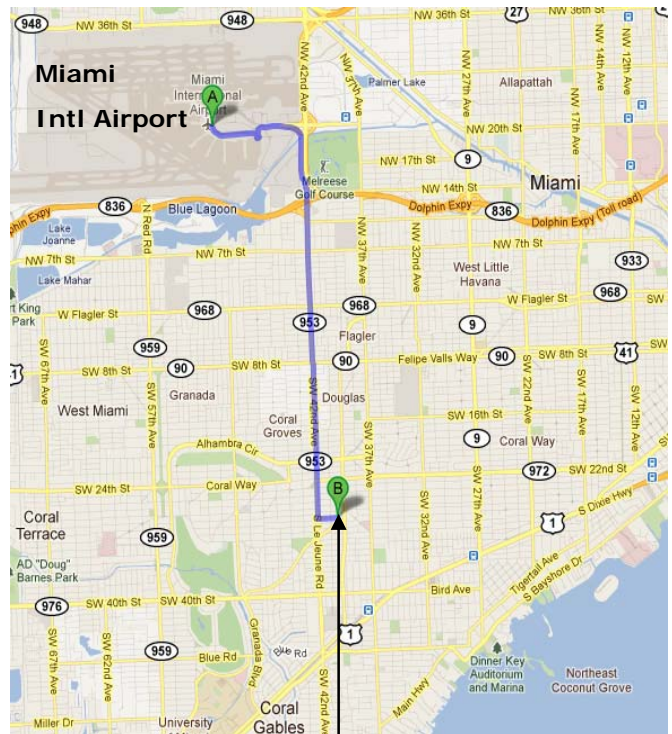

ROAD MAP TO MEDIALON Inc.

To come to Medialon Inc. by car:

It takes about 15 minutes from Miami International Airport to go to our premises.

From Miami International Airport, head south, take the ramp. At the roundabout, take the 3rd exit onto the NW 21st Street ramp.

Then, turn right onto NW 21st Street. Take the exit and keep right at the fork, follow signs for FL-953 S / FL-836 / Le Jeune Rd (NW 42nd Ave) / Coral Gables.

Continue straight and then merge onto FL-953 S/ S Le Jeune Rd (also called NW 42nd Ave) via the ramp on the left to FL-836W.

Turn left onto Catalonia Avenue.

You are arriving at 245 CATALONIA AVENUE, CORAL GABLES on your left. Our office is located on the 1st floor.

MEDIALON Inc.

245 Catalonia Avenue