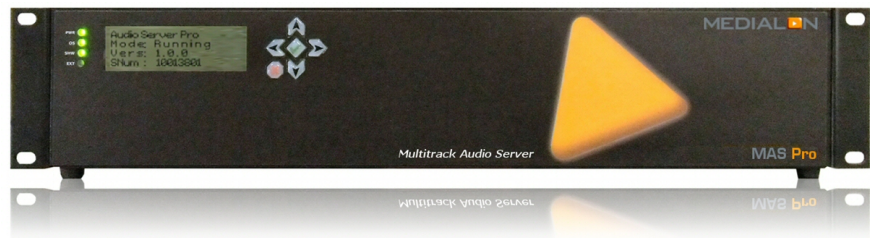

FEATURES

- 16 or 32 CobraNet Channels
- Sample accurate synchronization of audio channels per independent groups
- Synchronization to external time code via Medialon Controller
- Multi synchronized tracks
- Multi Zoning
- 2x Com ports
- 128GB SSD Drive
- No moving parts

OVERVIEW

Medialon MAS Pro is a Professional audio server for both multi-track application as well as multi zoning.

Each of its 16 or 32 CobraNet channels can be synchronized together or by groups, and can be started independently or by groups. Its high quality CobraNet interface provides state-of-the-art audio quality.

It can be synchronized to time code through a Medialon Control System. Although MAS Pro includes a remote application to upload media and start media individually, it delivers its full capabilities being controlled by a Medialon Control System.

APPLICATIONS

MAS Pro is designed to ensure maximum reliability for demanding live entertainment or rides audio control, as well as for centralized control of large amount of audio channels in museums or showrooms.