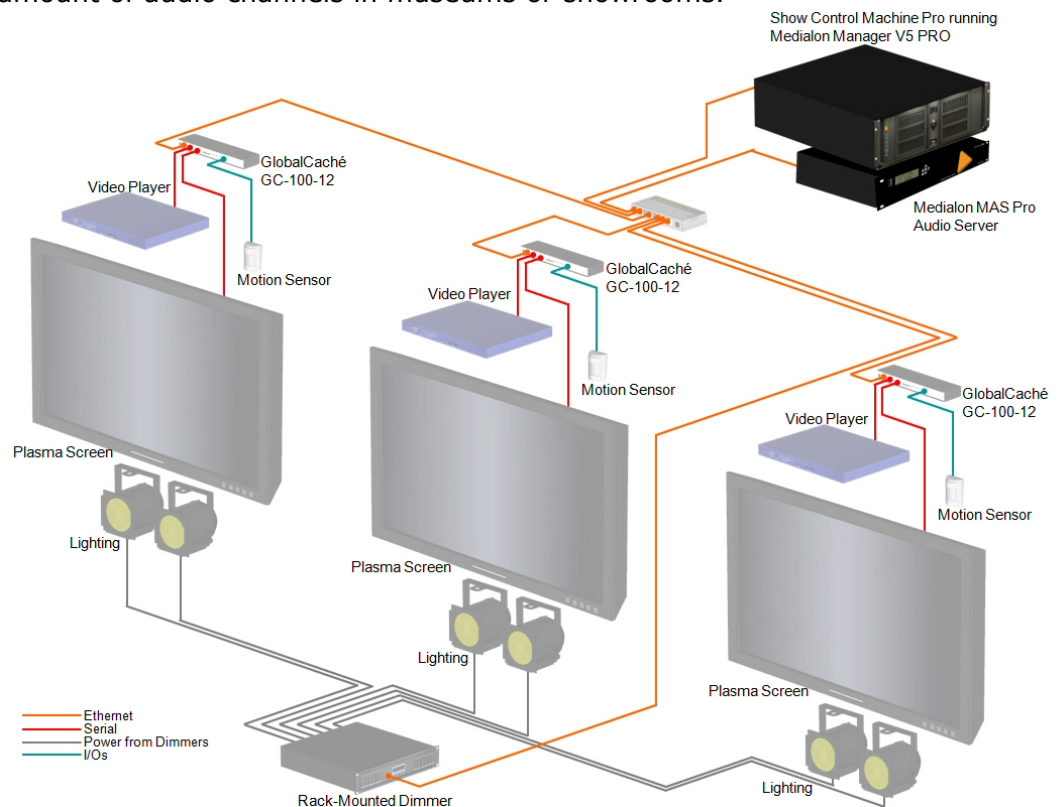

APPLICATIONS

MAS Pro is designed to ensure maximum reliability for demanding live entertainment or rides audio control, as well as for centralized control of large amount of audio channels in museums or showrooms.