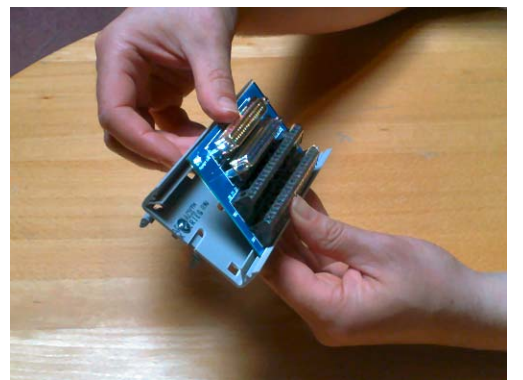

SHOWMASTER Break-Out

> Embedded Show Controller Accessory

Assembly instructions

MEDIALON Inc.
2977 McFarlane Road, Suite 301
Miami, FL 33133, USA
Tel.: +1 305 445 4045
Fax: +1 305 445 4048
www.medialon.com