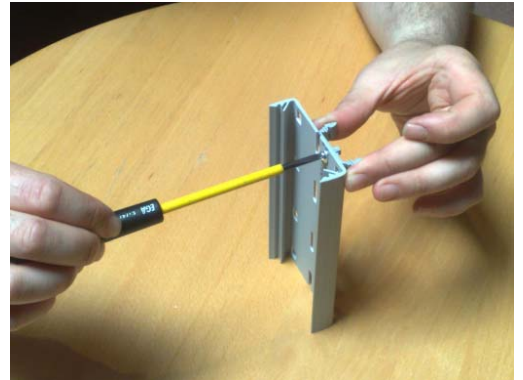

SHOWMASTER Break-Out

> Embedded Show Controller Accessory

Assembly instructions

MEDIALON Inc.
2977 McFarlane Road, Suite 301
Miami, FL 33133, USA
Tel.: +1 305 445 4045
Fax: +1 305 445 4048
www.medialon.com