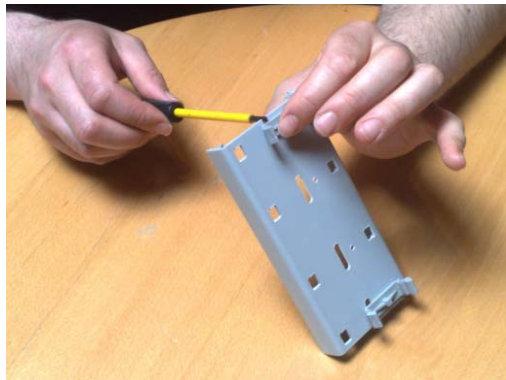

SHOWMASTER Break-Out

> Embedded Show Controller Accessory

Assembly instructions

MEDIALON Inc.
2977 McFarlane Road, Suite 301
Miami, FL 33133, USA
Tel.: +1 305 445 4045
Fax: +1 305 445 4048
www.medialon.com